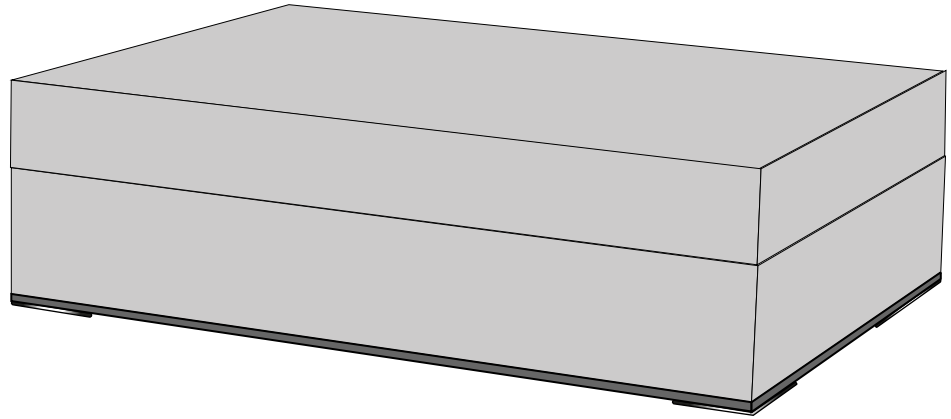

PACKAGING / Heritage for 8 watches

30 cm x 22 cm x h 9 cm

9 CM

30 CM

22 CM