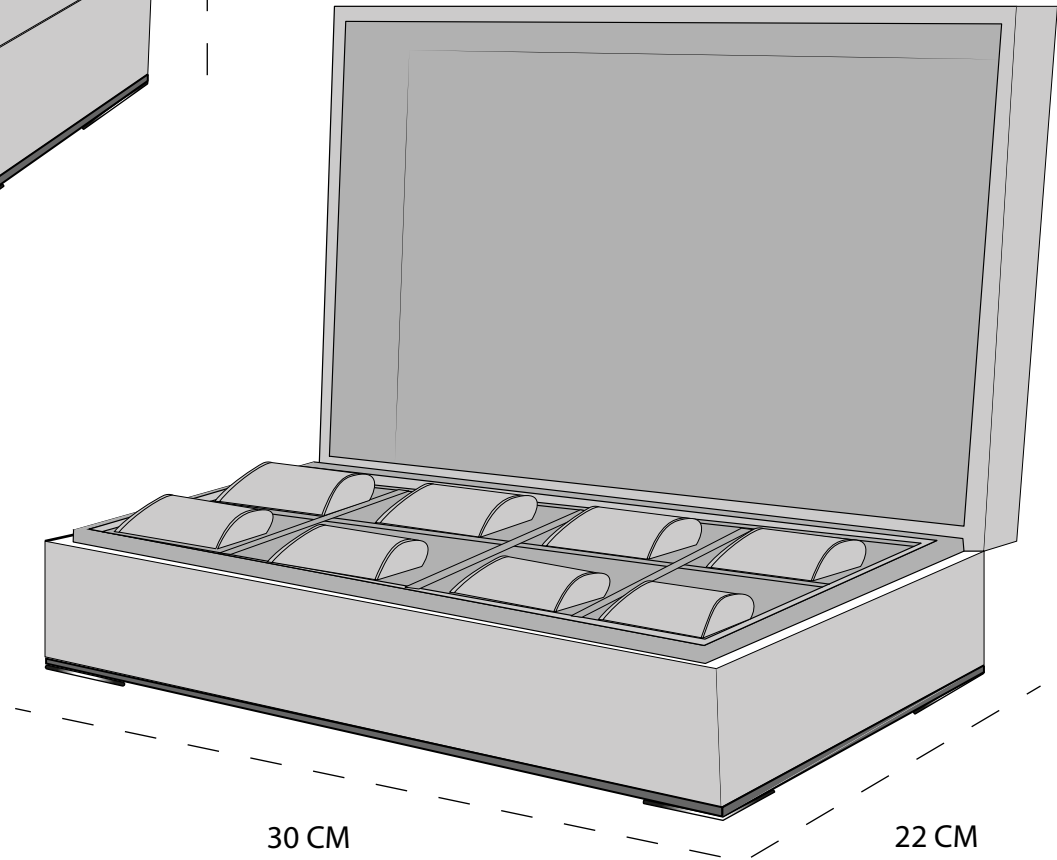

PACKAGING / Heritage for 8 watches

30 cm x 22 cm x h 9 cm

9 CM

30 CM

22 CM