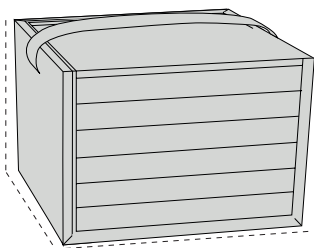

model **BEAUTY**

cod 16 X 21,5 X h23 cm

10051

cod 22,6 X 23,5 X h21,2 cm

10052

cod 32,6 X 23,5 X h21 cm

10050

BEAUTY SMALL cod. 10051

beauty small with 5 trays:
13,5cm x 20cm x h. 4cm

BEAUTY MEDIUM cod. 10052 - 10052/B - 10810

6 trays h 3 cm 5 trays h 3,5 cm

BEAUTY BIG cod. 10050 - 10050/B - 10811

6 trays h 3 cm
5 trays h 3,5 cm

INSERTS

B/1

B/2

B/3

B/4

B/5

B/6

B/7

B/8

B/11