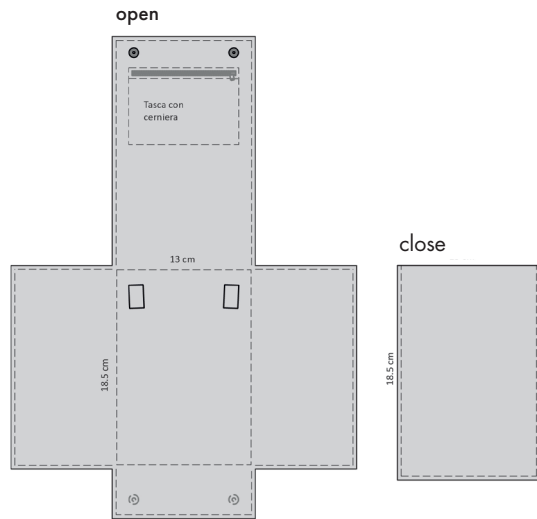

COD 904

COD 10081

COD 10082