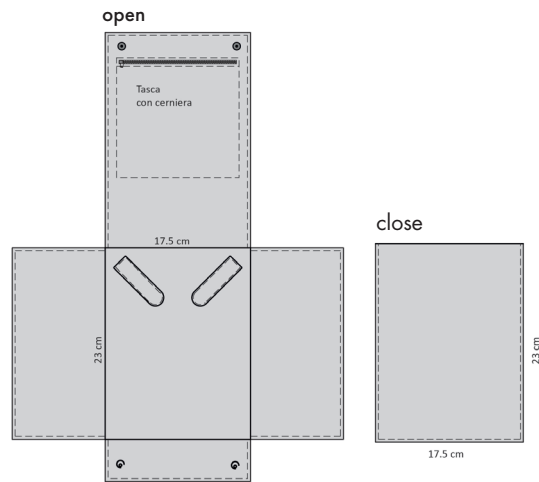

COD 904

COD 10081

COD 10082