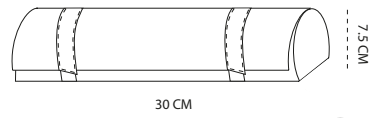

# model ROTOLI

<b>cod elegant</b>	<b>cod. top</b>	<b>descrizione</b>
10064	10074	6 watch
10109	10099	3 watch
10066	10076	soft bracelet holder 5,5 diam

model elegant: nappan mocca/ brown microfiber - nappan mocca / microfiber cream  
model top: nappan lin/ microfiber cream - nappan taupe / microfiber grey

## ELEGANT ROLLS

COD. 10064  
(slits for 6 watch)

COD. 10066  
(soft bracelet holder)