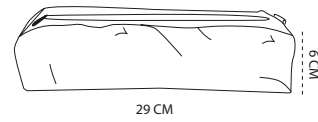

# model ROTOLI

<b>cod elegant</b>	<b>cod. top</b>	<b>descrizione</b>
10064	10074	6 watch
10109	10099	3 watch
10066	10076	soft bracelet holder 5,5 diam

model elegant: nappan mocca/ brown microfiber - nappan mocca / microfiber cream  
model top: nappan lin/ microfiber cream - nappan taupe / microfiber grey

## ELEGANT ROLLS

COD. 10064  
(slits for 6 watch)

COD. 10066  
(soft bracelet holder)