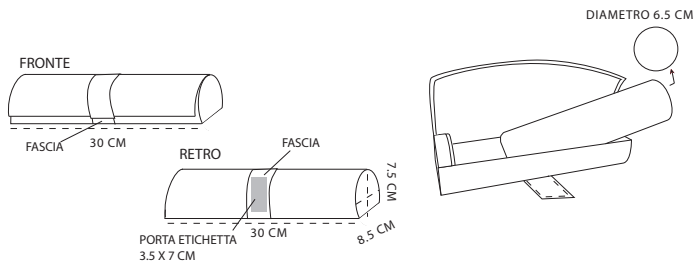

## ELEGANT ROLLS

COD. 10064  
(slits for 6 watch)

COD. 10066  
(soft bracelet holder)

## TOP ROLLS

COD 10074  
(5 SPACES FOR WATCH)

COD 10076  
(SOFT BRACELET HOLDER)  
(portabraciali morbido)

COD 10099  
(3 SPACES FOR WATCH)