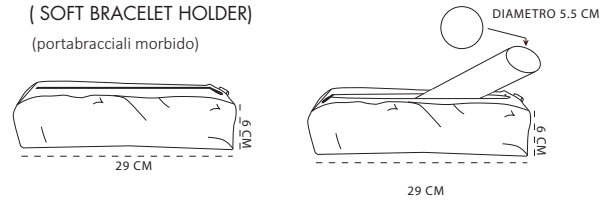

## ELEGANT ROLLS

COD. 10064  
(slits for 6 watch)

COD. 10066  
(soft bracelet holder)

## TOP ROLLS

COD 10074  
(5 SPACES FOR WATCH)

COD 10076  
(SOFT BRACELET HOLDER)  
(portabraciali morbido)

COD 10099  
(3 SPACES FOR WATCH)