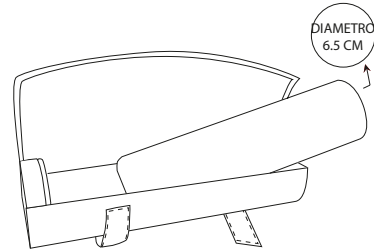

# model ROTOLI

<b>cod elegant</b>	<b>cod. top</b>	<b>descrizione</b>
10064	10074	6 watch
10109	10099	3 watch
10066	10076	soft bracelet holder 5,5 diam

model elegant: nappan mocca/ brown microfiber - nappan mocca / microfiber cream  
model top: nappan lin/ microfiber cream - nappan taupe / microfiber grey

## ELEGANT ROLLS

COD. 10064  
(slits for 6 watch)

COD. 10066  
(soft bracelet holder)

## TOP ROLLS

COD 10074  
(5 SPACES FOR WATCH)

COD 10076  
(SOFT BRACELET HOLDER)  
(portabraciali morbido)

COD 10099  
(3 SPACES FOR WATCH)