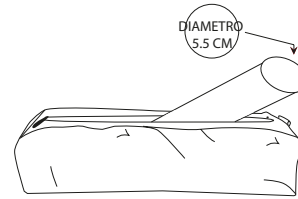

# model ROTOLI

<b>cod elegant</b>	<b>cod. top</b>	<b>descrizione</b>
10064	10074	6 watch
10109	10099	3 watch
10066	10076	soft bracelet holder 5,5 diam

model elegant: nappan mocca/ brown microfiber - nappan mocca / microfiber cream  
model top: nappan lin/ microfiber cream - nappan taupe / microfiber grey

## ELEGANT ROLLS

COD. 10064  
(slits for 6 watch)

COD. 10066  
(soft bracelet holder)