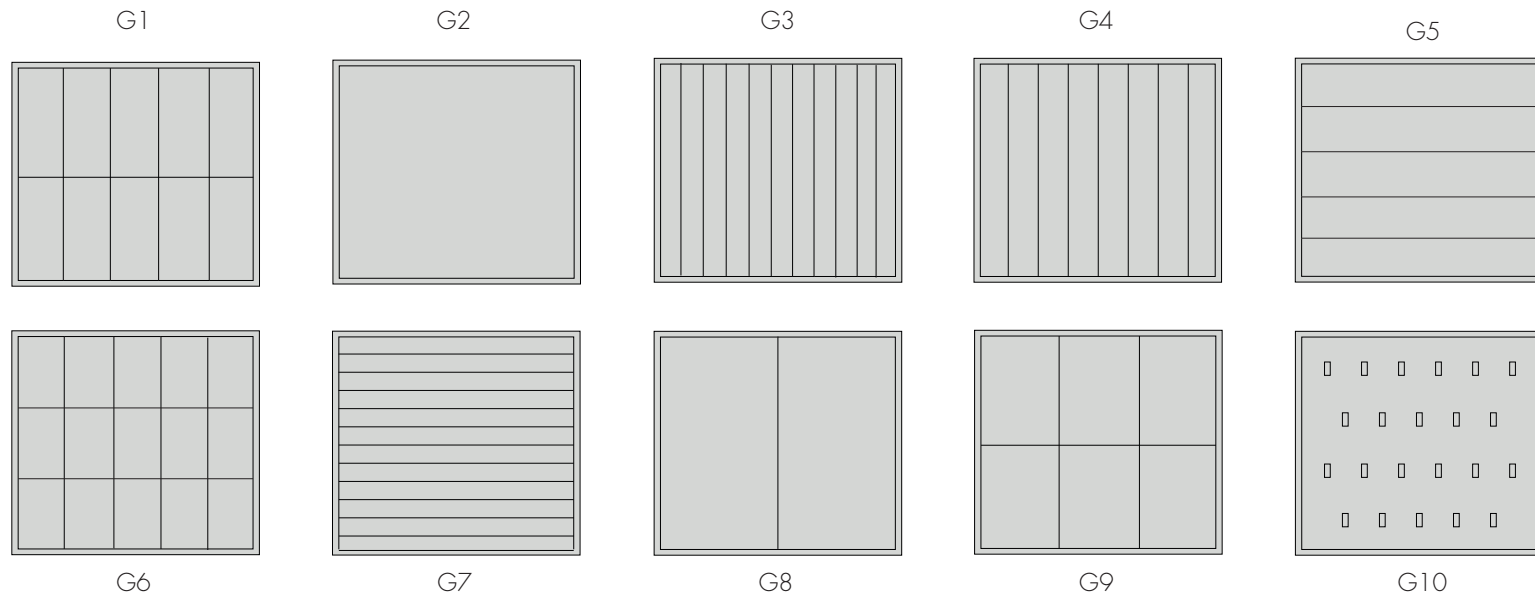

## model **BEAUTY**

cod 16 X 21,5 X h23 cm

**10051**

cod 22,6 X 23,5 X h21,2 cm

**10052**

cod 32,6 X 23,5 X h21 cm

**10050**

**BEAUTY SMALL cod. 10051**

beauty small with 5 trays:  
13,5cm x 20cm x h. 4cm

**BEAUTY MEDIUM cod. 10052 - 10052/B - 10810**

6 trays h 3 cm    5 trays h 3,5 cm

**BEAUTY BIG cod. 10050 - 10050/B - 10811**

6 trays h 3 cm  
5 trays h 3,5 cm

# INSERTS

B/1

B/2

B/3

B/4

B/5

B/6

B/7