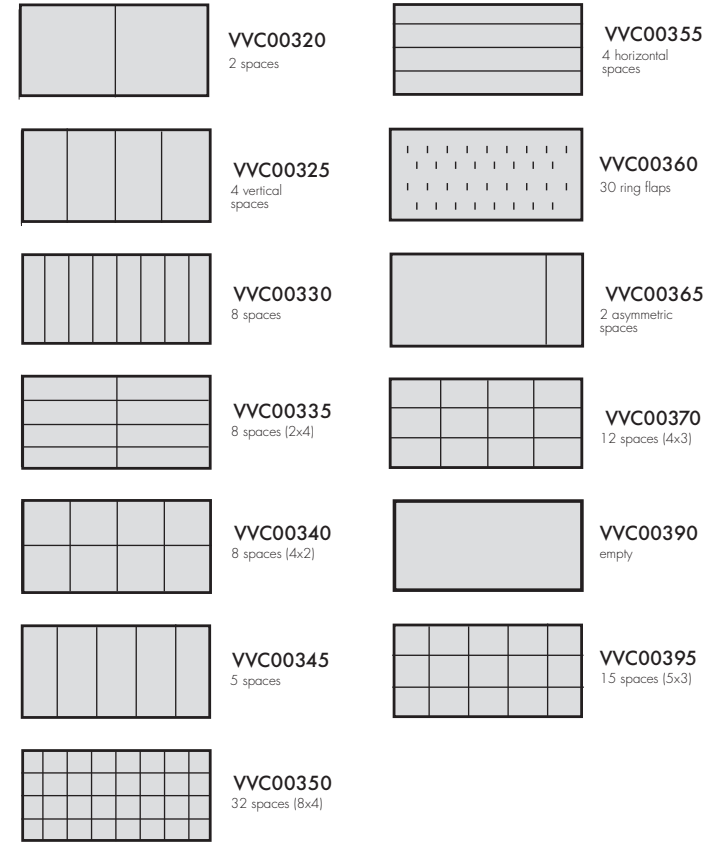

COUVETTE 30 x 22 x 3,5 cm

COUVETTE 43 x 22 x 4 excluded inserts

INSERTS

COUVETTE 30 x 22 x 3 cm

COUVETTE 30 x 22 x 7,5 cm

COUVETTE 43 x 22 x 7,5 excluded inserts

INSERTS