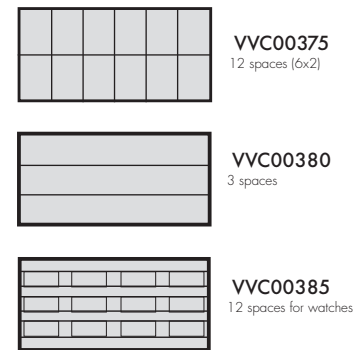

COUVETTE 30 x 22 x 3,5 cm

COUVETTE 43 x 22 x 4 excluded inserts

INSERTS

COUVETTE 30 x 22 x 3 cm

COUVETTE 30 x 22 x 7,5 cm

COUVETTE 43 x 22 x 7,5 excluded inserts

INSERTS